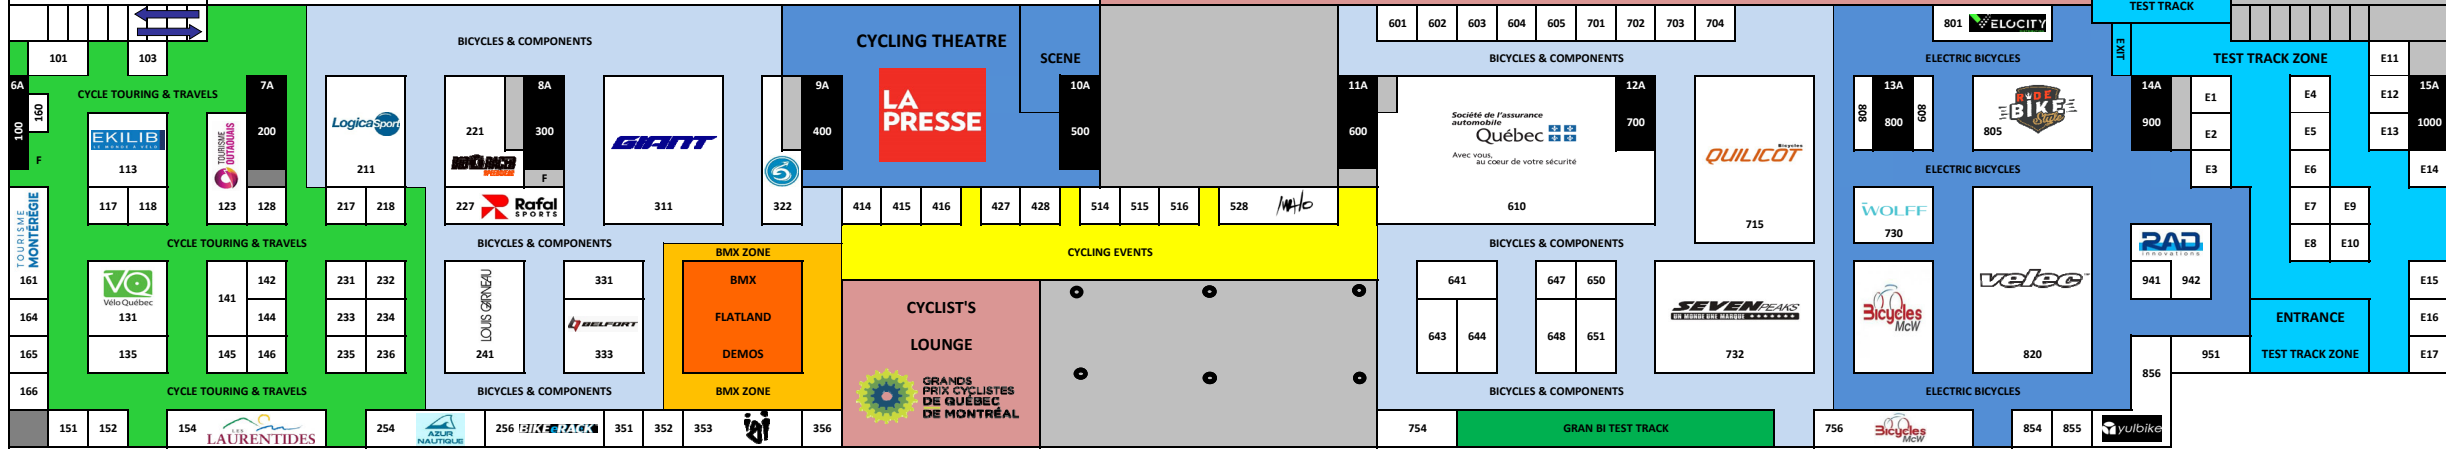

FLOOR PLAN

OLYMPIC STADIUM - EAST HALL

FEBRUARY 17, 2023

SHOW ENTRANCE / EXIT

20<sup>th</sup> MONTREAL BICYCLE SHOW  
 FEBRUARY 24 - 26, 2023  
 Olympic Stadium - East Hall  
 Friday : Noon to 9 pm  
 Saturday : 10 am to 6 pm  
 Sunday : 10 am to 5 pm