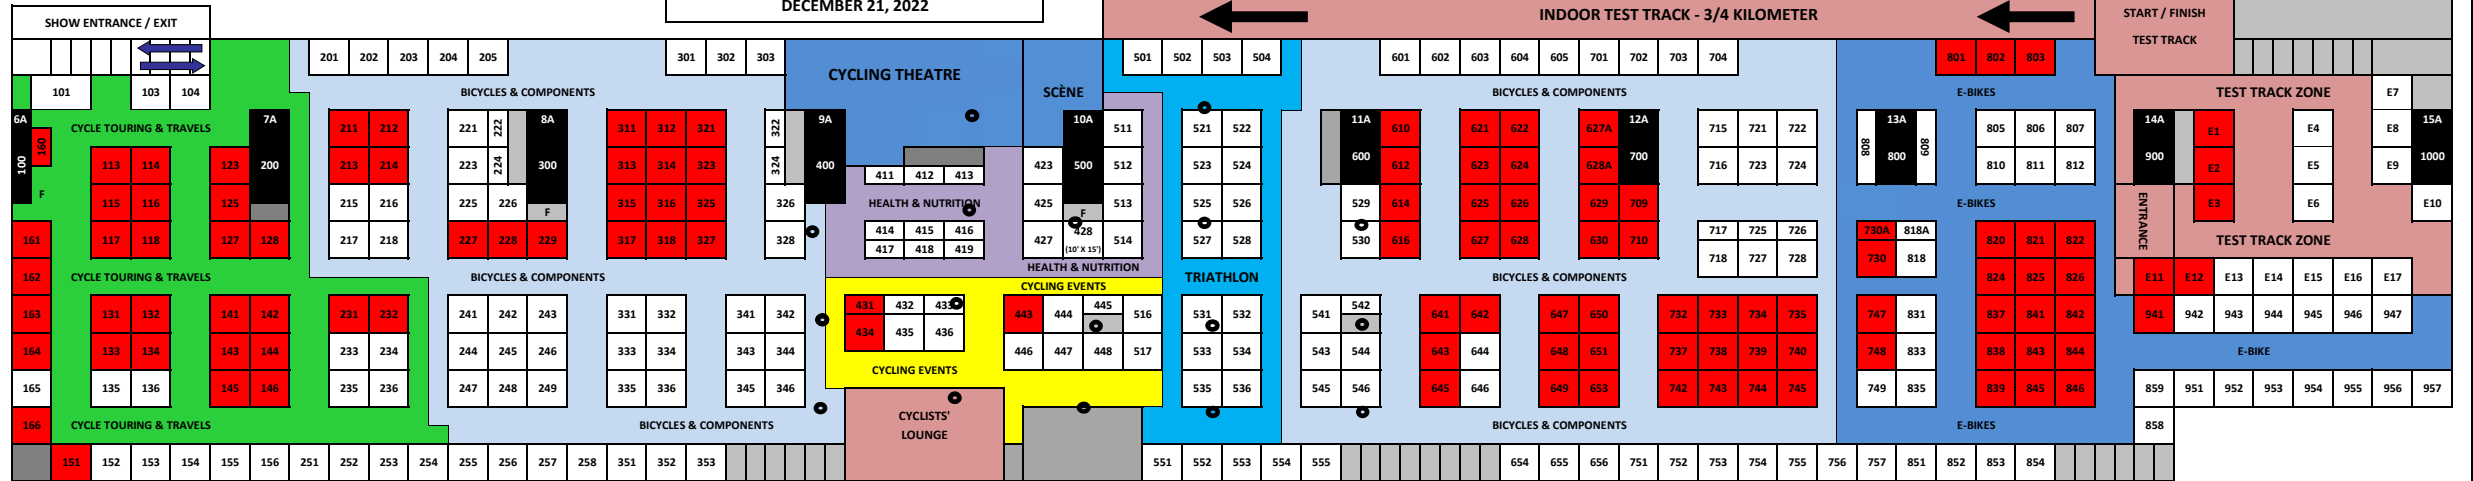

2023 FLOOR PLAN
 OLYMPIC STADIUM - EAST HALL
 DECEMBER 21, 2022

20TH MONTREAL BICYCLE SHOW
 7TH MONTREAL TRIATHLON SHOW
 FEBRUARY 24 - 26, 2023
 Olympic Stadium - East Hall
 Friday : Noon to 9 pm
 Saturday : 10 am to 6 pm
 Sunday : 10 am to 5 pm

EAST HALL CLEARANCE
 Stands 101 to 353 : 27 feet
 Stands 401 to 555 : 8feet and 8 inches
 Stands 601 to 957 : 27 feet

Space	Rate per sq. ft.
50 sq. ft. :	\$ 18.00
100 sq. ft. :	\$ 16.00
200 sq. ft. :	\$ 15.00
300 sq. ft. :	\$ 14.00
400 sq. ft. :	\$ 11.50
500 sq. ft. :	\$ 10.50
600 sq. ft. & more :	\$ 9.50